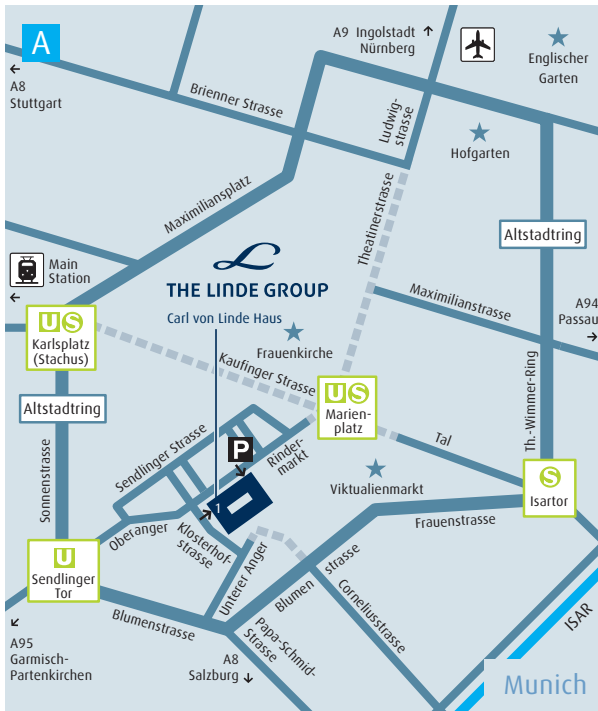

Linde locations in the Munich Area.

Leading.

THE LINDE GROUP

Linde AG
Head office
Klosterhofstrasse 1, 80331 Munich, Germany
Phone +49.89.35757-01, www.linde.com

Linde AG
Linde Gases Division/Linde Hydrogen Center
Carl-von-Linde-Strasse 25, 85716 Unterschleissheim, Germany
Phone +49.89.31001-0, www.linde.com/hydrogen

Linde Gas Therapeutics GmbH
Mittenheimer Strasse 62
85764 Oberschleissheim, Germany
Phone +49.89.37000-0, www.linde-gastherapeutics.de

Linde AG
Linde Gases Division
Seitnerstrasse 70, 82049 Pullach, Germany
Phone +49.89.7446-0, www.linde-gas.de

Linde AG
Linde Engineering Division
Dr.-Carl-von-Linde-Strasse 6-14, 82049 Pullach, Germany
Phone +49.89.7445-0, www.linde-engineering.com